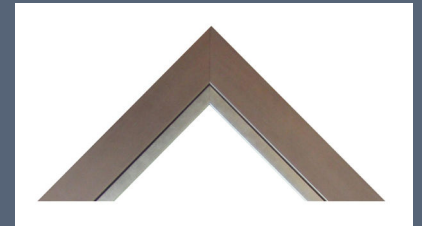

complete colour ltd

MIRROR Selection

Our range of mirrors have the following glass sizes in inches. The frame size can vary depending on the choice of moulding used. Price codes in ().

30" x 20" (H)

36" x 24" (J)

40" x 30" (M)

48" x 24" (M)

BQ - Black
Width: 82mm

SQ - Silver
Width: 82mm

WQ - White
Width: 82mm

CQ - Gold
Width: 82mm

Mirrors can be framed in the same moulding to match any framed prints.

SPS - Silver/Silver
Width: 78mm

LQ - Black/Gold
Width: 82mm

PS - Pewter/Silver
Width: 78mm

OV - Oak finish
Width: 74mm

GQ - Bronze/Gold
Width: 82mm

RBL - Black/Red
Width: 78mm

complete colour