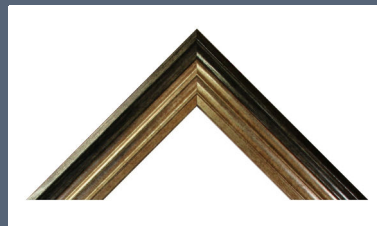

complete colour ltd

MIRROR Selection

Our range of mirrors have the following glass sizes in inches. The frame size can vary depending on the choice of moulding used. Price codes in ().

30" x 20" (H)

36" x 24" (J)

40" x 30" (M)

48" x 24" (M)

BQ - Black
Width: 82mm

SQ - Silver
Width: 82mm

WQ - White
Width: 82mm

CQ - Gold
Width: 82mm

Mirrors can be framed in the same moulding to match any framed prints.

SPS - Silver/Silver
Width: 78mm

LQ - Black/Gold
Width: 82mm

PS - Pewter/Silver
Width: 78mm

OV - Oak finish
Width: 74mm

GQ - Bronze/Gold
Width: 82mm

RBL - Black/Red
Width: 78mm

complete colour