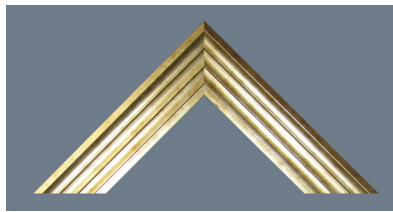

complete colour ltd

MIRROR Selection

Our range of mirrors have the following glass sizes in inches. The frame size can vary depending on the choice of moulding used. Price codes in ().

30" x 20" (H)

36" x 24" (J)

40" x 30" (M)

48" x 24" (M)

BQ - Black
Width: 82mm

SQ - Silver
Width: 82mm

WQ - White
Width: 82mm

CQ - Gold
Width: 82mm

Mirrors can be framed in the same moulding to match any framed prints.

SPS - Silver/Silver
Width: 78mm

LQ - Black/Gold
Width: 82mm

PS - Pewter/Silver
Width: 78mm

OV - Oak finish
Width: 74mm

GQ - Bronze/Gold
Width: 82mm

RBL - Black/Red
Width: 78mm

complete colour