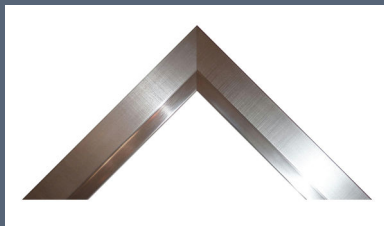

complete colour ltd

MIRROR Selection

Our range of mirrors have the following glass sizes in inches. The frame size can vary depending on the choice of moulding used. Price codes in ().

30" x 20" (H)

36" x 24" (J)

40" x 30" (M)

48" x 24" (M)

BQ - Black
Width: 82mm

SQ - Silver
Width: 82mm

WQ - White
Width: 82mm

CQ - Gold
Width: 82mm

Mirrors can be framed in the same moulding to match any framed prints.

SPS - Silver/Silver
Width: 78mm

LQ - Black/Gold
Width: 82mm

PS - Pewter/Silver
Width: 78mm

OV - Oak finish
Width: 74mm

GQ - Bronze/Gold
Width: 82mm

RBL - Black/Red
Width: 78mm

complete colour