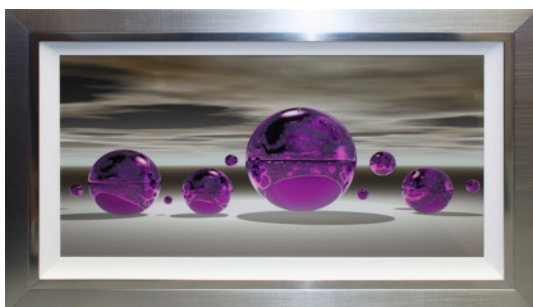

complete colour ltd

Spheres & Abstracts

CC202LA Silver Spheres
Square Left
83 x 83 cm (N) (R3)

CC203LA Silver Spheres
Square Right
83 x 83 cm (N) (R3)

CC201LA Silver Sphere Liquid
72 x 122 cm Price Code (N) (S)

IG6161LA Golden Sphere
72 x 122 cm Price Code (N) (S)

IG6278LAM Golden Sphere II
83 x 83 cm Price Code (S2)
Printed on Aluminium

IG6279LAM Golden Sphere III
83 x 83 cm Price Code (S2)
Printed on Aluminium

CC200LA Purple Sphere Liquid
72 x 122 cm (S2)

M7147LA Fleur de Lune I
93 x 93 Price Code (R3)

M7148LA Fleur de Lune II
93 x 93 Price Code (R3)

**LIQUID
ART**

Liquid Art option
with Swarovski Crystals is
available on many pictures *