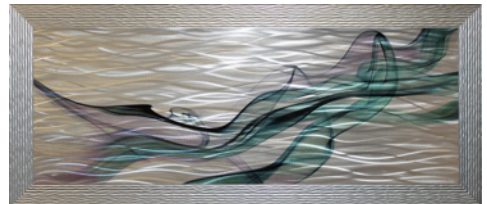

complete colour ltd

Metal Wall Art

LIQUID ART

All framed Metal Wall Art are 76.3 x 176 cm

AG001 Fluid Copper (Metal)

AG006 Acceleration (Metal)

AG002 Over The Rainbow (Metal)

AG007 Shooting Star (Metal)

AG003v2 Burning Heart (Bright) (Metal)

AG008LA Traces Metal Wall Art

AG005LA Ocean Wave (Metal) (Liquid)

Stunning metal wall art with intricate sweeping marks, smoke trails and glowing coloured accents.

Price Code (R1) and (T) with Liquid Art

Detail for AG005LA

complete colour ltd

Metal Wall Art

LIQUID ART

All framed Metal Wall Art are 76.3 x 176 cm

AG011 Magenta Plume (Metal)

AG016 Deceleration (Metal)

AG012 Gravity (Metal)