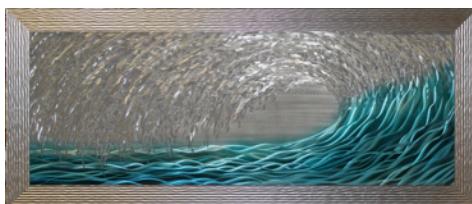

complete colour ltd

Metal Wall Art

LIQUID ART

All framed Metal Wall Art are 76.3 x 176 cm

AG001 Fluid Copper (Metal)

AG006 Acceleration (Metal)

AG002 Over The Rainbow (Metal)

AG007 Shooting Star (Metal)

AG003v2 Burning Heart (Bright) (Metal)

AG008LA Traces Metal Wall Art

AG005LA Ocean Wave (Metal) (Liquid)

Stunning metal wall art with intricate sweeping marks, smoke trails and glowing coloured accents.

Price Code (R1) and (T) with Liquid Art

Detail for AG005LA

complete colour ltd

Metal Wall Art

LIQUID ART

All framed Metal Wall Art are 76.3 x 176 cm

AG011 Magenta Plume (Metal)

AG016 Deceleration (Metal)

AG012 Gravity (Metal)