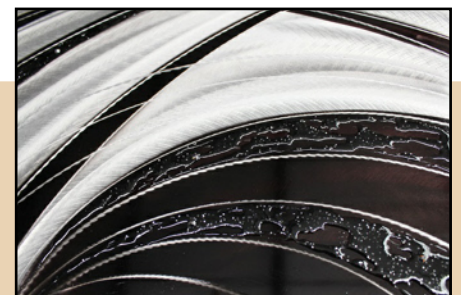

Detail for AG012LA.