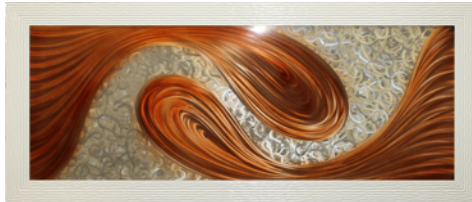

complete colour ltd

Metal Wall Art

LIQUID ART

All framed Metal Wall Art are 76.3 x 176 cm

AG001 Fluid Copper (Metal)

AG006 Acceleration (Metal)

AG002 Over The Rainbow (Metal)

AG007 Shooting Star (Metal)

AG003v2 Burning Heart (Bright) (Metal)

AG008LA Traces Metal Wall Art

AG005LA Ocean Wave (Metal) (Liquid)

Stunning metal wall art with intricate sweeping marks, smoke trails and glowing coloured accents.

Price Code (R1) and (T) with Liquid Art

Detail for AG005LA

complete colour ltd

Metal Wall Art

LIQUID ART

All framed Metal Wall Art are 76.3 x 176 cm

AG011 Magenta Plume (Metal)

AG016 Deceleration (Metal)

AG012 Gravity (Metal)