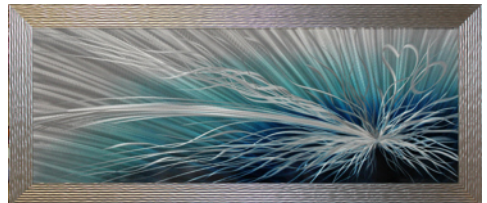

complete colour ltd

Metal Wall Art

LIQUID ART

All framed Metal Wall Art are 76.3 x 176 cm

AG001 Fluid Copper (Metal)

AG006 Acceleration (Metal)

AG002 Over The Rainbow (Metal)

AG007 Shooting Star (Metal)

AG003v2 Burning Heart (Bright) (Metal)

AG008LA Traces Metal Wall Art

AG005LA Ocean Wave (Metal) (Liquid)

Stunning metal wall art with intricate sweeping marks, smoke trails and glowing coloured accents.

Price Code (R1) and (T) with Liquid Art

Detail for AG005LA

complete colour ltd

Metal Wall Art

LIQUID ART

All framed Metal Wall Art are 76.3 x 176 cm

AG011 Magenta Plume (Metal)

AG016 Deceleration (Metal)

AG012 Gravity (Metal)