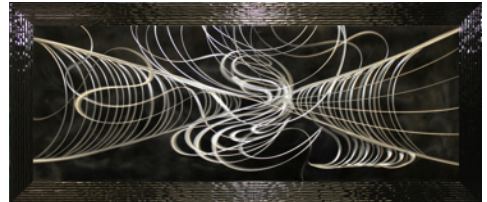

complete colour ltd

Metal Wall Art

LIQUID ART

All framed Metal Wall Art are 76.3 x 176 cm

AG001 Fluid Copper (Metal)

AG006 Acceleration (Metal)

AG002 Over The Rainbow (Metal)

AG007 Shooting Star (Metal)

AG003v2 Burning Heart (Bright) (Metal)

AG008LA Traces Metal Wall Art

AG005LA Ocean Wave (Metal) (Liquid)

Stunning metal wall art with intricate sweeping marks, smoke trails and glowing coloured accents.

Price Code (R1) and (T) with Liquid Art

Detail for AG005LA

complete colour ltd

Metal Wall Art

LIQUID ART

All framed Metal Wall Art are 76.3 x 176 cm

AG011 Magenta Plume (Metal)

AG016 Deceleration (Metal)

AG012 Gravity (Metal)