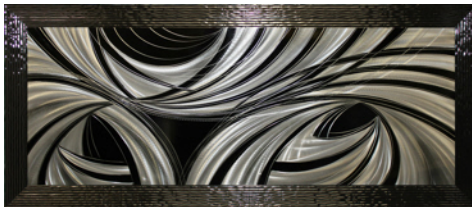

Detail for AG005LA

complete colour ltd

Metal Wall Art

LIQUID ART

All framed Metal Wall Art are 76.3 x 176 cm

AG011 Magenta Plume (Metal)

AG016 Deceleration (Metal)

AG012 Gravity (Metal)

AG017 Floral Bouquet (Metal)

AG013LA Smoke Trails (Metal) (Liquid)

AG018 Intertwined (Metal)

AG015 Flames (Metal)

AG019 Rose Burst (Metal)

Stunning metal wall art with intricate sweeping marks, smoke trails and glowing coloured accents.