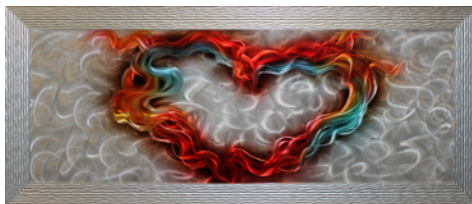

complete colour ltd

Metal Wall Art

LIQUID ART

All framed Metal Wall Art are 76.3 x 176 cm

AG001 Fluid Copper (Metal)

AG006 Acceleration (Metal)

AG002 Over The Rainbow (Metal)

AG007 Shooting Star (Metal)

AG003v2 Burning Heart (Bright) (Metal)

AG008LA Traces Metal Wall Art

AG005LA Ocean Wave (Metal) (Liquid)

Stunning metal wall art with intricate sweeping marks, smoke trails and glowing coloured accents.

Price Code (R1) and (T) with Liquid Art

Detail for AG005LA

complete colour ltd

Metal Wall Art

LIQUID ART

All framed Metal Wall Art are 76.3 x 176 cm

AG011 Magenta Plume (Metal)

AG016 Deceleration (Metal)

AG012 Gravity (Metal)