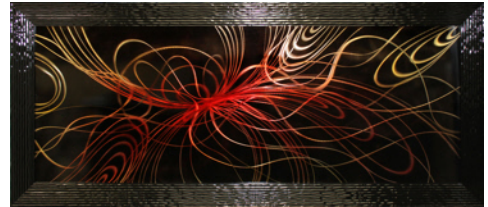

Detail for AG005LA

complete colour ltd

Metal Wall Art

LIQUID ART

All framed Metal Wall Art are 76.3 x 176 cm

AG011 Magenta Plume (Metal)

AG016 Deceleration (Metal)

AG012 Gravity (Metal)

AG017 Floral Bouquet (Metal)

AG013LA Smoke Trails (Metal) (Liquid)

AG018 Intertwined (Metal)

AG015 Flames (Metal)

AG019 Rose Burst (Metal)

Stunning metal wall art with intricate sweeping marks, smoke trails and glowing coloured accents.