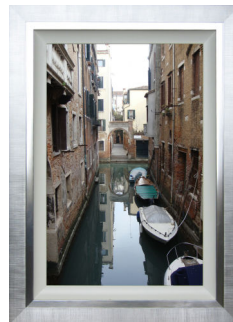

## Cityscapes : water

LIQUID  
ART

BJA13LA Pont Alexandre III  
73 x 93 cm (K) (R)

SPV9240LA London Bus - No 12  
93 x 93 cm (M) (R3)

BJA16LA Tour Eiffel  
93 x 73 cm (K) (R)

BJA15 London Eye  
73 x 93 cm (K) (R)

SPV9239LA London Bus -  
Les Miserables  
93 x 93 cm (M) (R3)

Venice Canal Boats I  
OA01 86 x 66 cm (L)

Venice Canal Boats II  
OA02 86 x 66 cm (L)

IG4504LA Tomato Bridge  
91 x 91 cm (M) (R3)

IG4505LA Golden Red Rock  
91 x 91 cm (M) (R3)