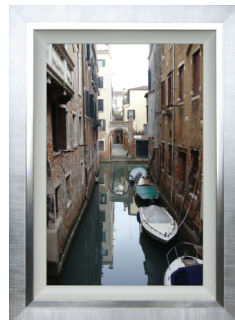

Cityscapes : water

LIQUID  
ART

BJA13LA Pont Alexandre III  
73 x 93 cm (K) (R)

SPV9240LA London Bus - No 12  
93 x 93 cm (M) (R3)

BJA16LA Tour Eiffel  
93 x 73 cm (K) (R)

BJA15 London Eye  
73 x 93 cm (K) (R)

SPV9239LA London Bus -  
Les Miserables  
93 x 93 cm (M) (R3)

Venice Canal Boats I  
OA01 86 x 66 cm (L)

Venice Canal Boats II  
OA02 86 x 66 cm (L)

IG4504LA Tomato Bridge  
91 x 91 cm (M) (R3)

IG4505LA Golden Red Rock  
91 x 91 cm (M) (R3)