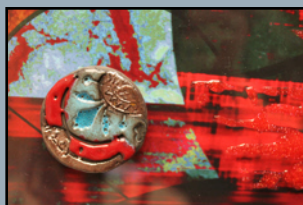

complete colour ltd

CERAMIC COSMOS

LIQUID ART

Exclusive prints with handmade ceramics

The ceramic pieces for the Cosmos Range are handmade and designed to enrich and compliment the framed image. Bold patterning is applied to a black earthenware clay which is fired with coloured, silver and gold glazes.

complete colour

complete colour ltd

CERAMIC COSMOS

LIQUID
ART

Exclusive prints with handmade ceramics

AD005LAC
Imaginary Worlds Red I (S1) SBr

AD007LAC
Partial Eclipse Purple I (S1) SBr

AD006LAC
Imaginary Worlds Red II (S1) SBr

AD008LAC
Partial Eclipse Purple II (S1) SBr

93 x 93 cm Price Code (S1) SBR frame

Ceramic Detail

AD010LAC Imaginary Worlds Red
82.7 x 133.7 cm Price Code (T)

Exclusive to Complete Colour

sales@completecolour.com
www.completecolour.com