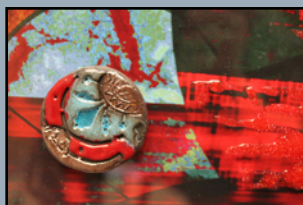

Ceramic Detail